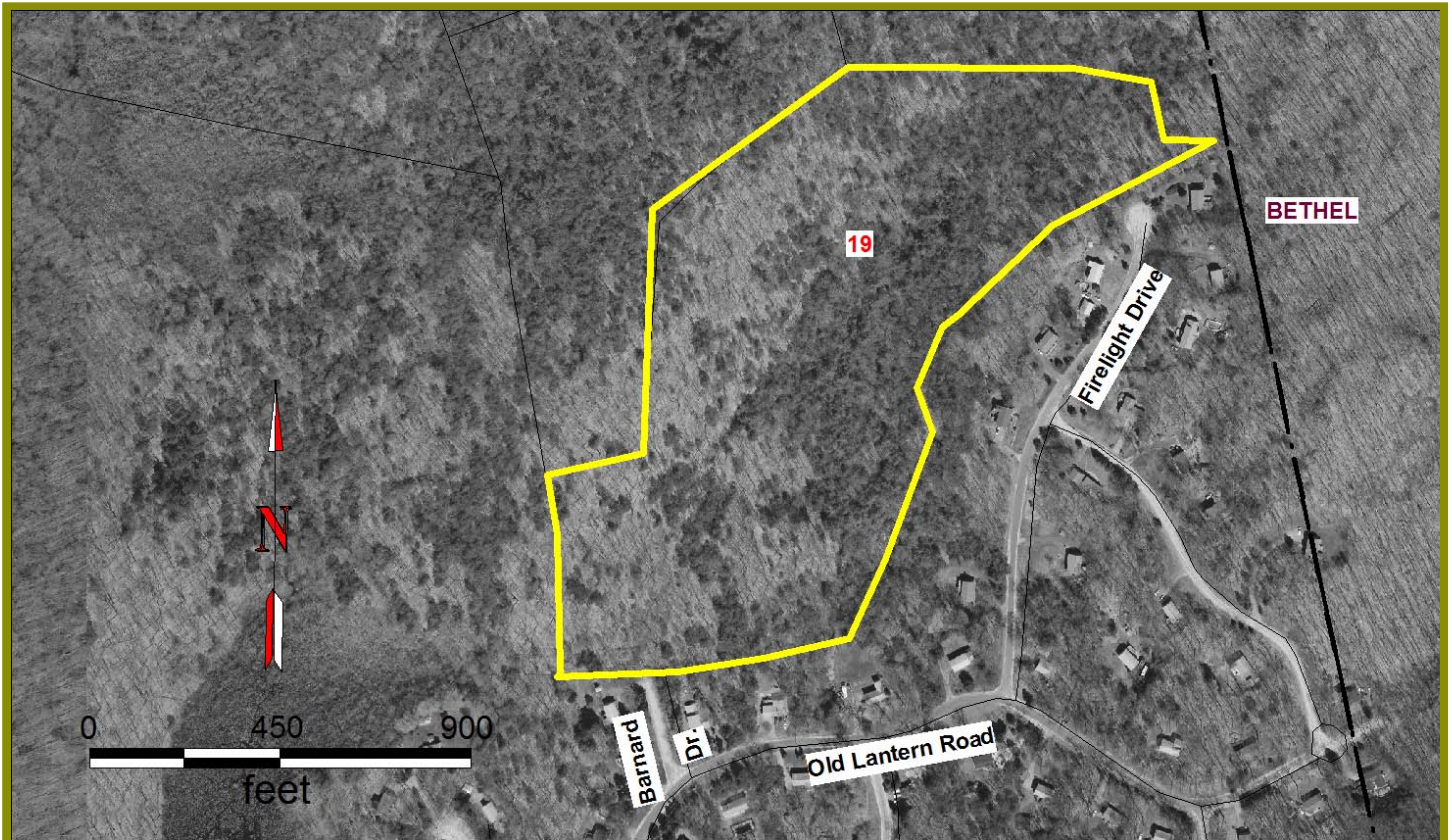

South East Danbury/Long Ridge Road

Map 19

 = Property Boundaries of Land Trust Parcel # 19

Excerpts from The Land Trust of Danbury Property Database on Property 19:

Location: Barnard Drive

Donor: No donor – Land Trust of Danbury Title acquisition

Size: 30.95 acres

Dominant Habitat: Upland Forest, wetlands, streams

Hydrologic Character: Wetlands and Watercourse

Recreational Access: No hiking trail, bushwhacking only

Parking: Limited parking at Firelight Drive and Old Lantern Road

Unique site attributes: Variety of habitats, large area of protected open space