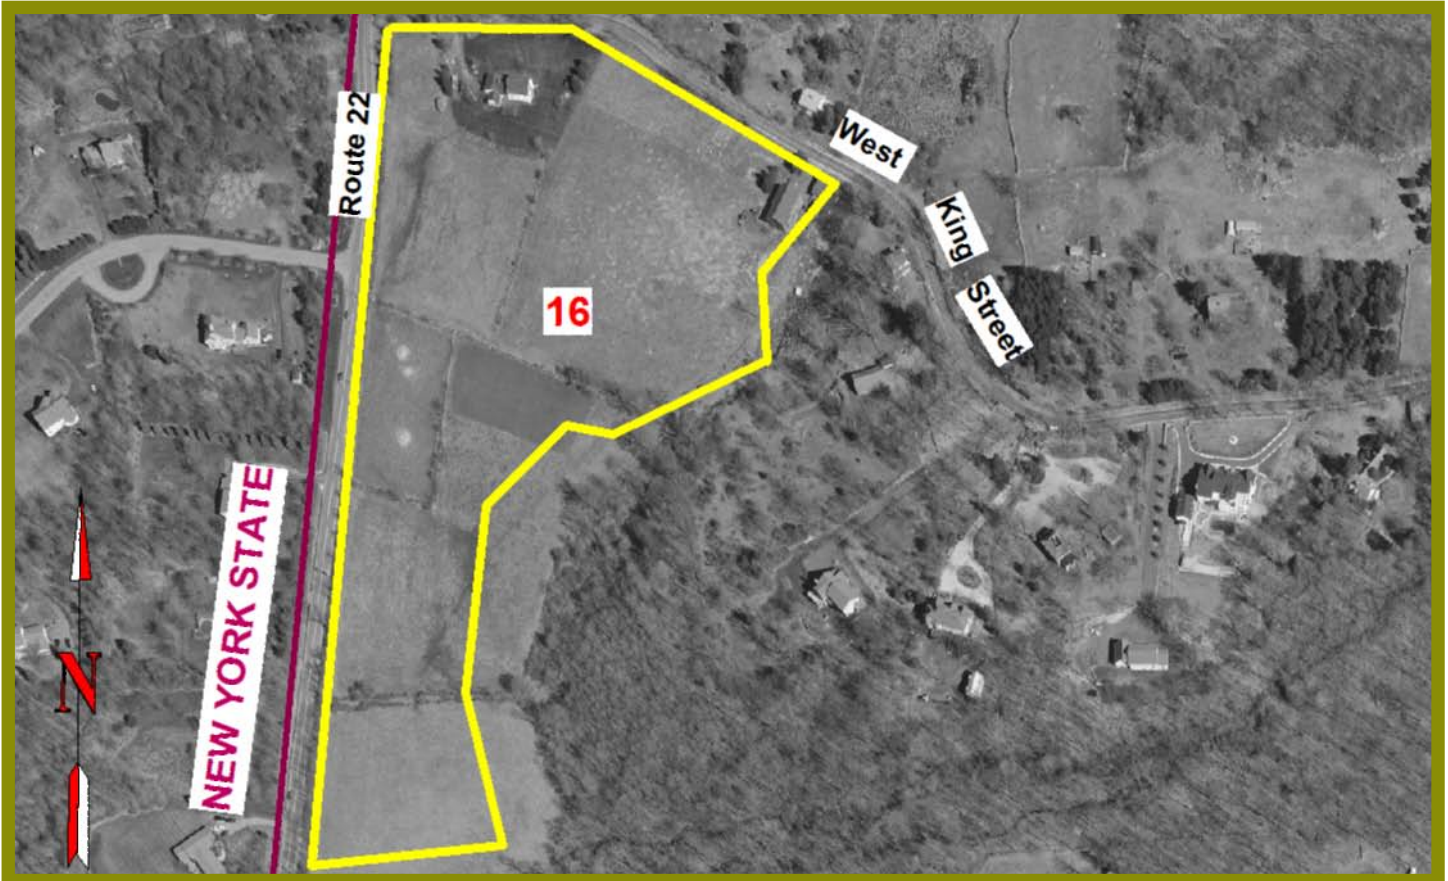

## Northwest Danbury/King Street Area

### Map 16

 = Property Boundaries of Land Trust Parcel #16

#### Excerpts from The Land Trust of Danbury Property Database on Property 16:

**Location:** West King Street west

**Donor:** Cynthia & Royal Ruffles

**Size:** 17.02 acres

**Dominant Habitat:** Meadow

**Hydrologic Character:** Upland

**Recreational Access:** No hiking trails; access allowed by permission of Land Trust and owner

**Parking:** Parking is arranged through special arrangements through Land Trust of Danbury.

**Unique site attributes:** Significant meadow habitat.