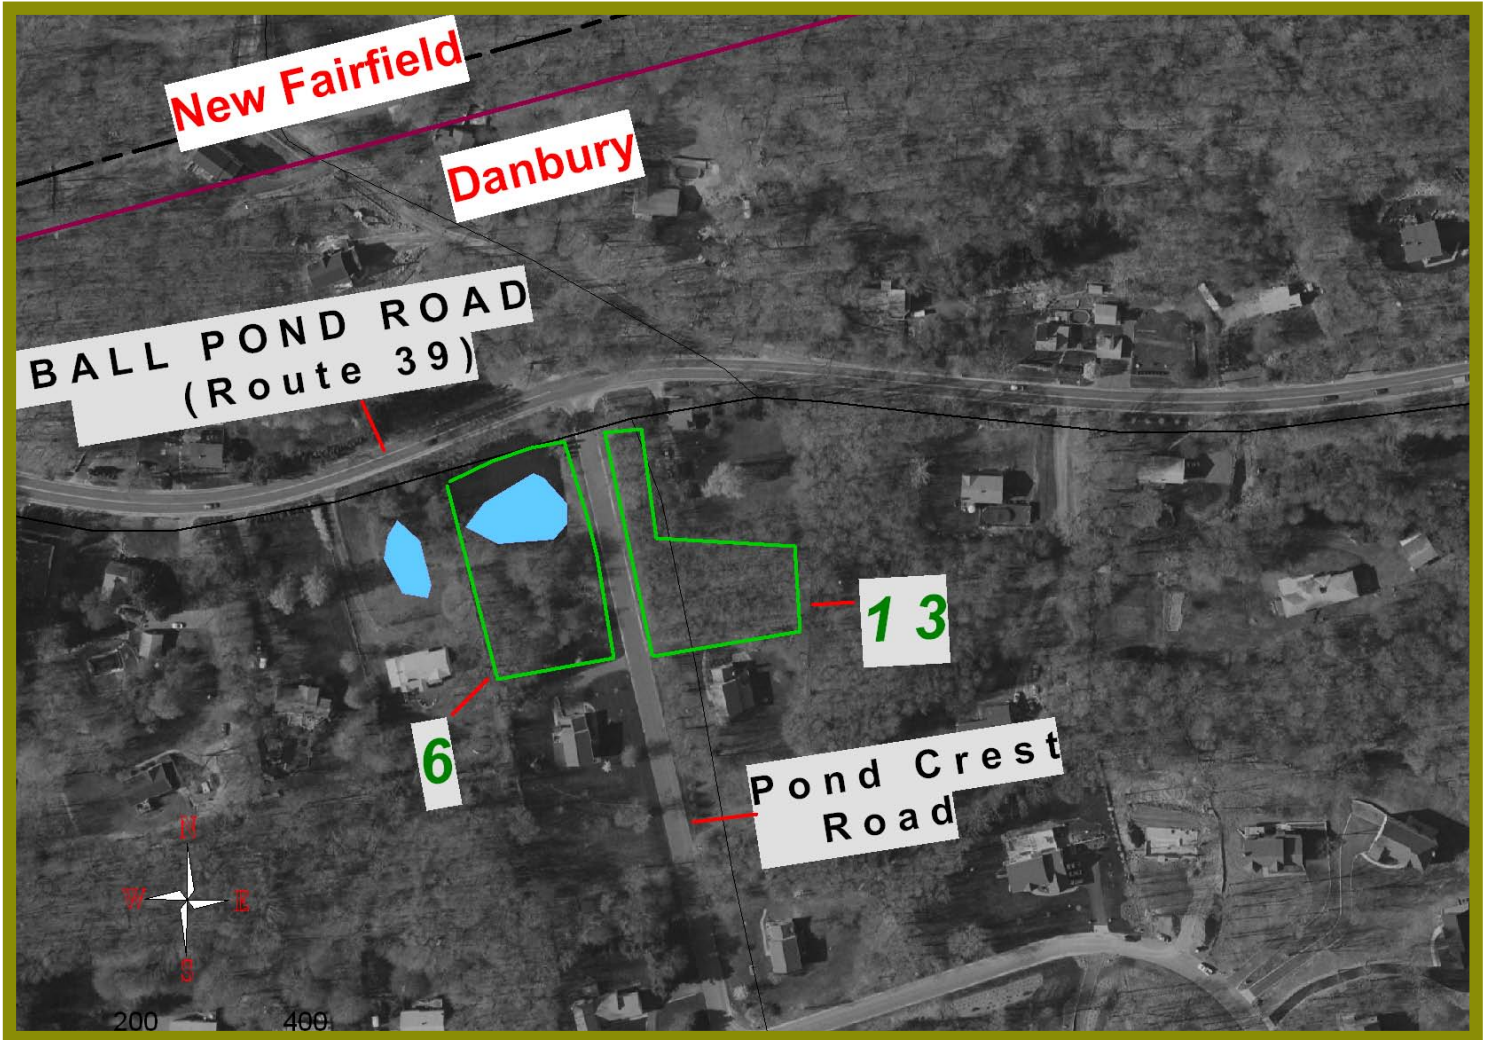

THE LAND TRUST
OF DANBURY

North Danbury/Ball Pond Road

Property 6, Ball Pond Road, .92 acres

Property 13, Ball Pond Road, .73 acres